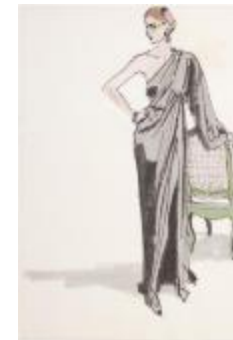

One-Sleeved Evening Dress with High Skirt
Slit (KA002201_OSxxx1_f07_11)