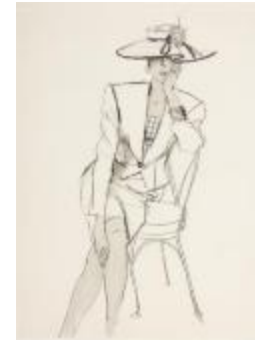

Woman Lounging in Floral Printed Dress with Puff Sleeves
(KA002201_OSxxx1_f04_02)

Women's Suit with Collarless Jacket, Pencil Skirt, and Plaid Blouse (KA002201_OSxxx1_f01_05)